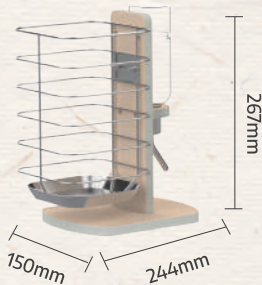

#51003 Lu moving home

#51007 Lu hayrack-A,S, wooden stand,metal basket

#51008 Lu hayrack-A,L, wooden stand,metal basket

#51009 Lu Water bottle stand & hayrack S, wooden stand metal basket

#51010 Lu Water bottle stand & hayrack L, wooden stand metal basket

#51011 Lu water bottle stand-M with plastic bottle 180ML

#51012 Lu water bottle stand-L with plastic bottle 750ML

#51039 Lu water bottle stand mini with plastic bottle 60ML

#51040 Lu water bottle stand S with plastic bottle 120ML