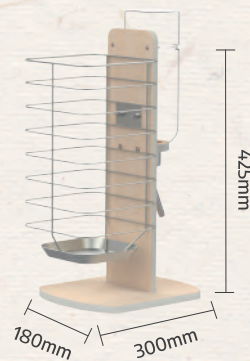

#51003 Lu moving home

#51007 Lu hayrack-A,S, wooden stand,metal basket

#51008 Lu hayrack-A,L, wooden stand,metal basket

#51009 Lu Water bottle stand & hayrack S, wooden stand metal basket

#51010 Lu Water bottle stand & hayrack L, wooden stand metal basket

#51011 Lu water bottle stand-M with plastic bottle 180ML

#51012 Lu water bottle stand-L with plastic bottle 750ML

#51039 Lu water bottle stand mini with plastic bottle 60ML

#51040 Lu water bottle stand S with plastic bottle 120ML