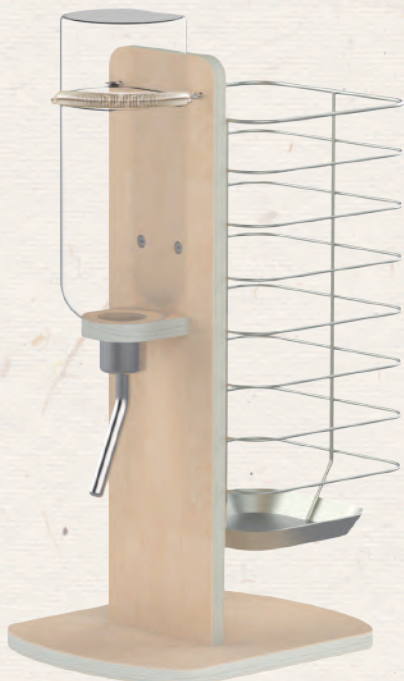

#51003 Lu moving home

#51007 Lu hayrack-A,S, wooden stand,metal basket

#51008 Lu hayrack-A,L, wooden stand,metal basket

#51009 Lu Water bottle stand & hayrack S, wooden stand metal basket

#51010 Lu Water bottle stand & hayrack L, wooden stand metal basket

#51011 Lu water bottle stand-M with plastic bottle 180ML

#51012 Lu water bottle stand-L with plastic bottle 750ML

#51039 Lu water bottle stand mini with plastic bottle 60ML

#51040 Lu water bottle stand S with plastic bottle 120ML