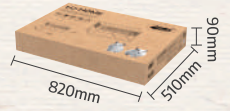

Funplay International Trade Co., Ltd

Zhejiang Xinsen Toys Co., Ltd

Production area: 8,000 M<sup>2</sup>

Zhejiang Shumei pet products Co., Ltd.

Production area: 25,000 M<sup>2</sup>

#51001 Lu home S

#51002 Lu home L