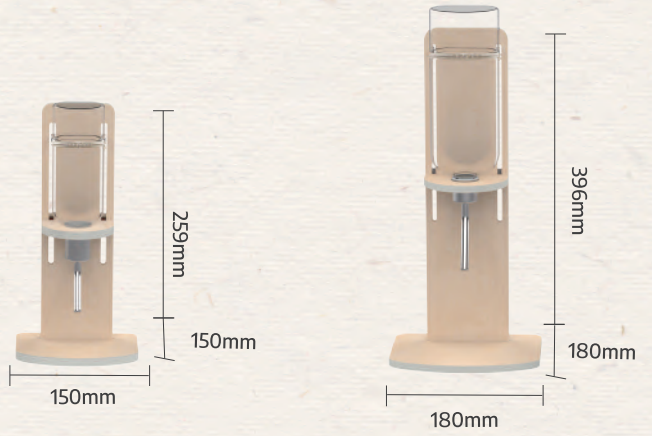

#51011 Lu water bottle stand-M with plastic bottle 180ML

#51012 Lu water bottle stand-L with plastic bottle 750ML

#51039 Lu water bottle stand mini with plastic bottle 60ML

#51040 Lu water bottle stand S with plastic bottle 120ML