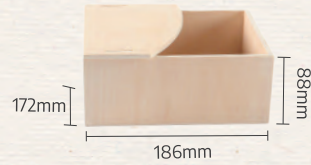

#51022 Lu sand swimming pool S