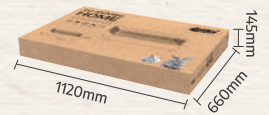

Funplay International Trade Co., Ltd

Zhejiang Xinsen Toys Co., Ltd

Production area: 8,000 M<sup>2</sup>

Zhejiang Shumei pet products Co., Ltd.

Production area: 25,000 M<sup>2</sup>

#51001 Lu home S

#51002 Lu home L