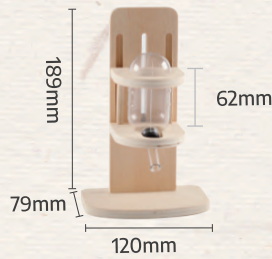

#51011 Lu water bottle stand-M with plastic bottle 180ML

#51012 Lu water bottle stand-L with plastic bottle 750ML

#51039 Lu water bottle stand mini with plastic bottle 60ML

#51040 Lu water bottle stand S with plastic bottle 120ML