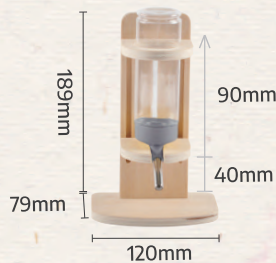

#51011 Lu water bottle stand-M with plastic bottle 180ML

#51012 Lu water bottle stand-L with plastic bottle 750ML

#51039 Lu water bottle stand mini with plastic bottle 60ML

#51040 Lu water bottle stand S with plastic bottle 120ML